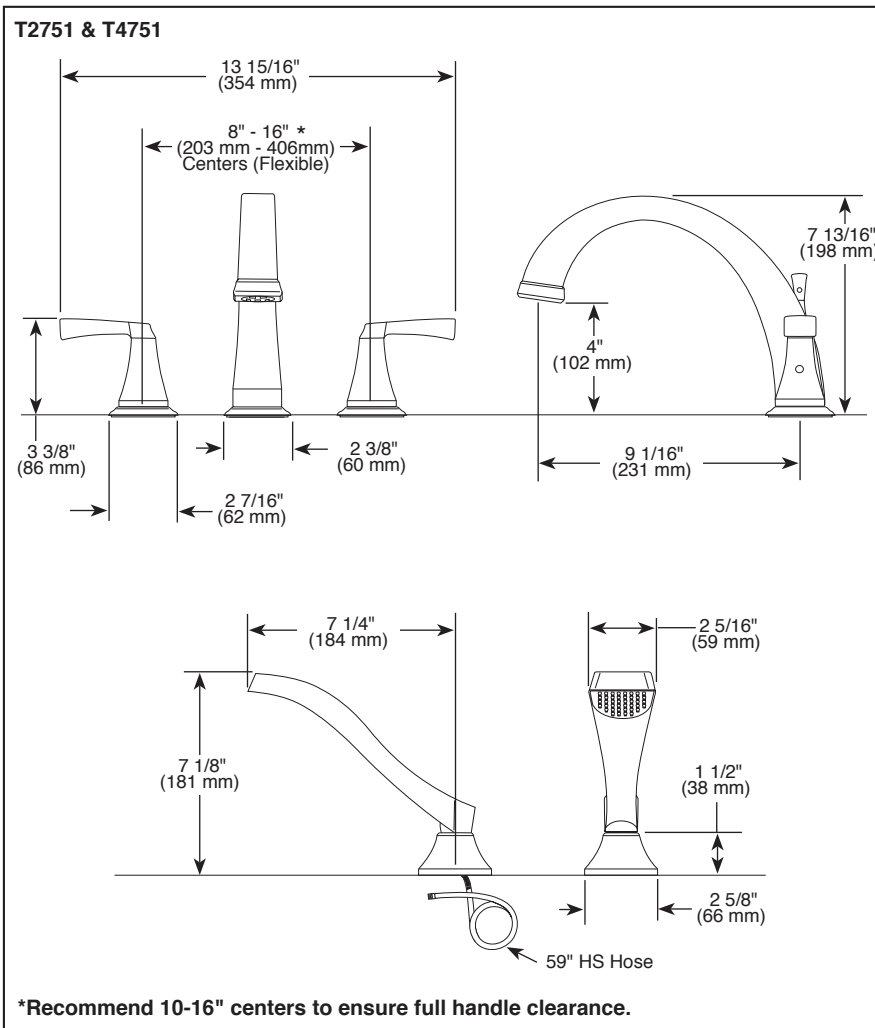

see what Delta can do™

ROMAN TUB/WHIRLPOOL FAUCET TRIM

- Dryden™ Collection
- Three Hole Installation (T2751 Series)
- Four Hole Installation (T4751 Series)

STANDARD SPECIFICATIONS:

- Handshower maximum flow rate 1.75 gpm @ 60 psi, 6.6 L/min @ 550 kPa
- Trim only for two handle Roman Tub faucet for concealed mounting
- Temperature and volume controlled with handles
- Rough-In kit must also be ordered to complete installation
  - -R4707 for four hole
  - -R2700 or R2707 for three hole
  - -RP23601 for three hole 10" fixed installationThere are separate specification sheets on each rough-in kit if more details are required
- Handshower includes double check valves for backflow prevention (T4751)

WARRANTY

- Lifetime limited warranty on parts (other than electronic parts and batteries) and finishes: or, for commercial users, for 5 years from date of purchase.
- 5 year limited warranty on electronic parts (other than batteries); or, for commercial users, for 1 year from the date of purchase. No warranty is provided on batteries.

COMPLETE VALVE COMPLIES WITH:

- ASME A112.18.1 / CSA B125.1
- Indicates ADA compliance to ICC/ANSI A117.1 - Valve control only
- EPA WaterSense® - Applies to handshower only - RP52589*